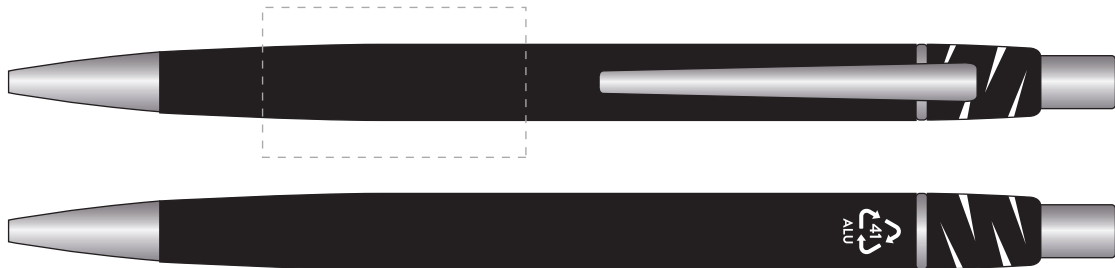

| | | |
|-----------|------------|-------------------------|
| Your Ref: | Quantity: | Product Code: TPC002025 |
| Our Ref: | Version: 1 | Product Colour: BLACK |

PRINTING CONCERNS:**PRODUCT INFO:**

We stock this item in the following colours

**PANTONE REFERENCE(S)**

● Rotary Engraving

ARTWORK SCALE 100%

ARTWORK SCALE 100%

Max engraving area: 35mm x 20mm

Product Image for visualisation
- colours may vary

The dashed line is to demonstrate print area and will not appear on your printed item